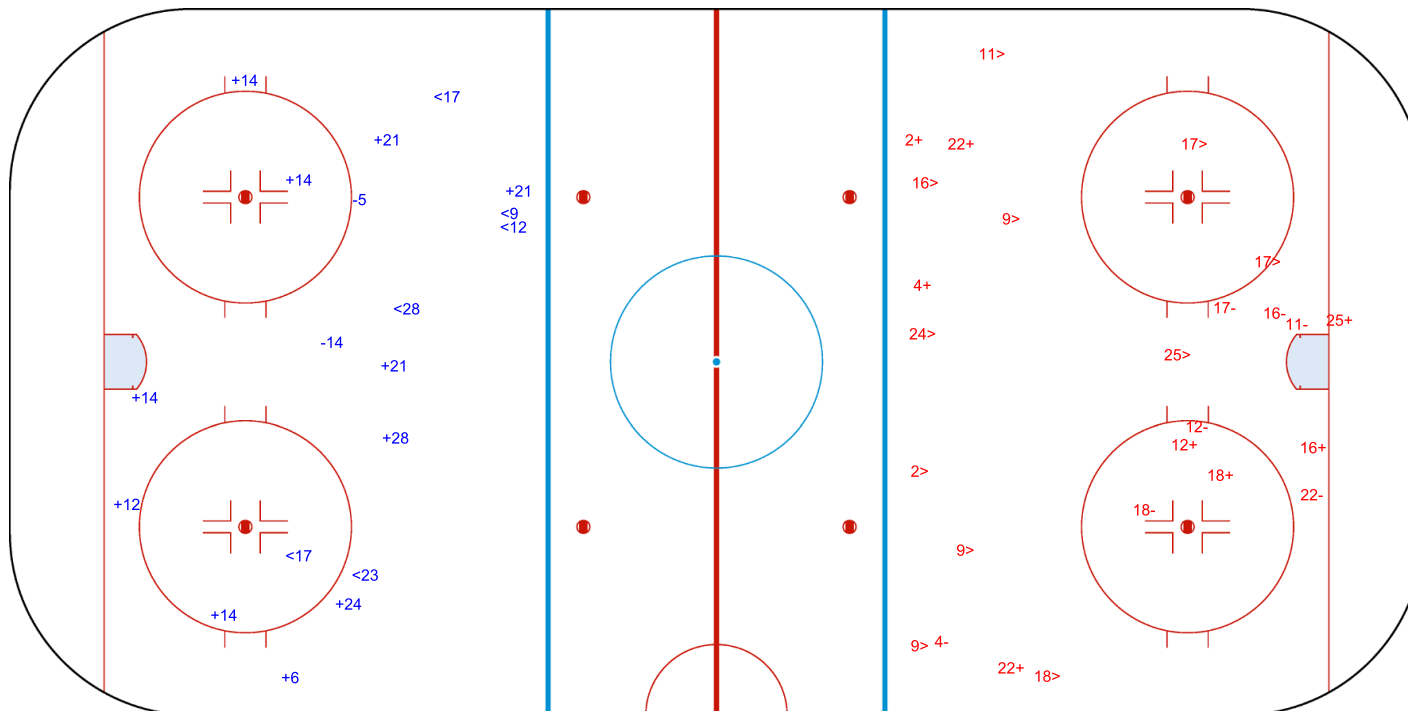

Shots by CZE

Goals (o): 0

SSP (<): 6

SSG (+): 11

SPG (-): 2

GK 1 of SWE

3rd Period

Shots by SWE

Goals (o): 0

SSP (>): 11

SSG (+): 8

SPG (-): 7

GK 30 of CZE