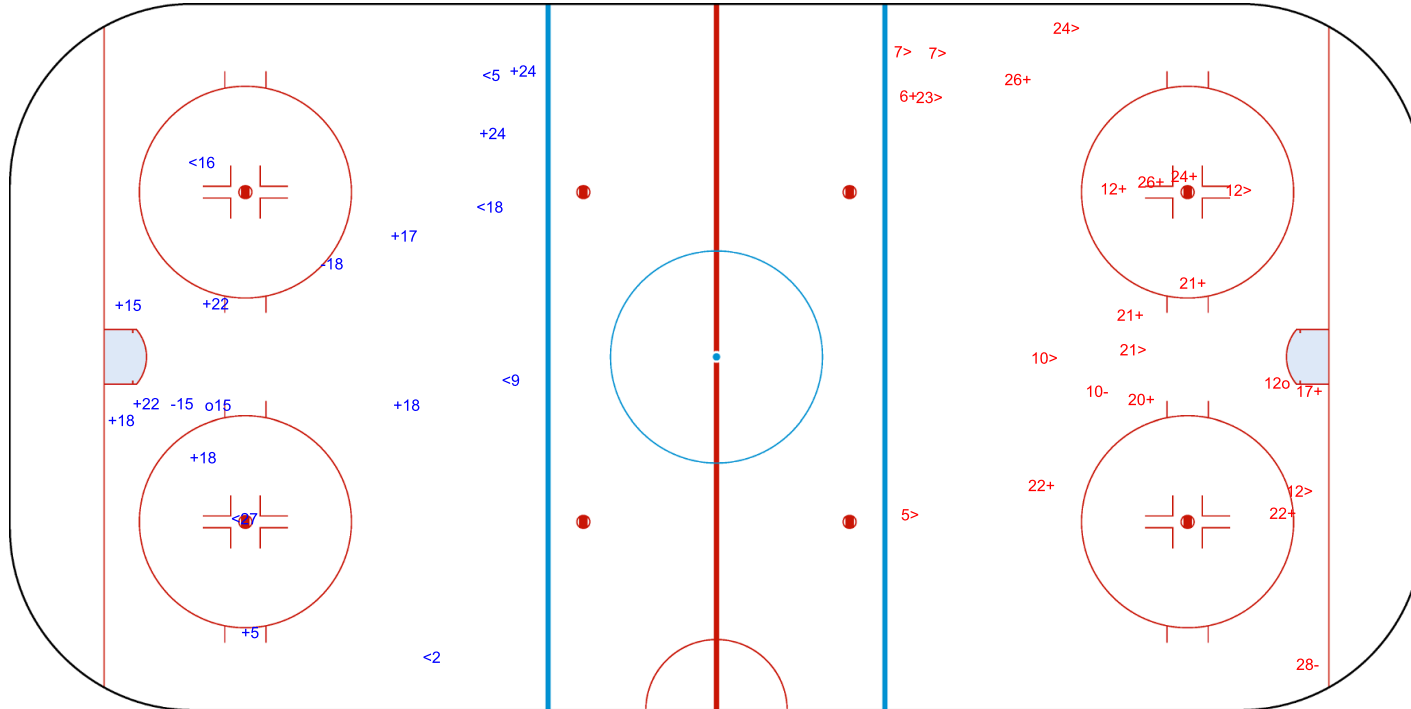

Shots by SWE

Goals (o): 1 SSG (+): 10
SSP (<): 6 SPG (-): 2

GK 30 of CZE

2nd Period

Shots by CZE

Goals (o): 1 SSG (+): 11
SSP (>): 9 SPG (-): 2

GK 1 of SWE

Shots by CZE