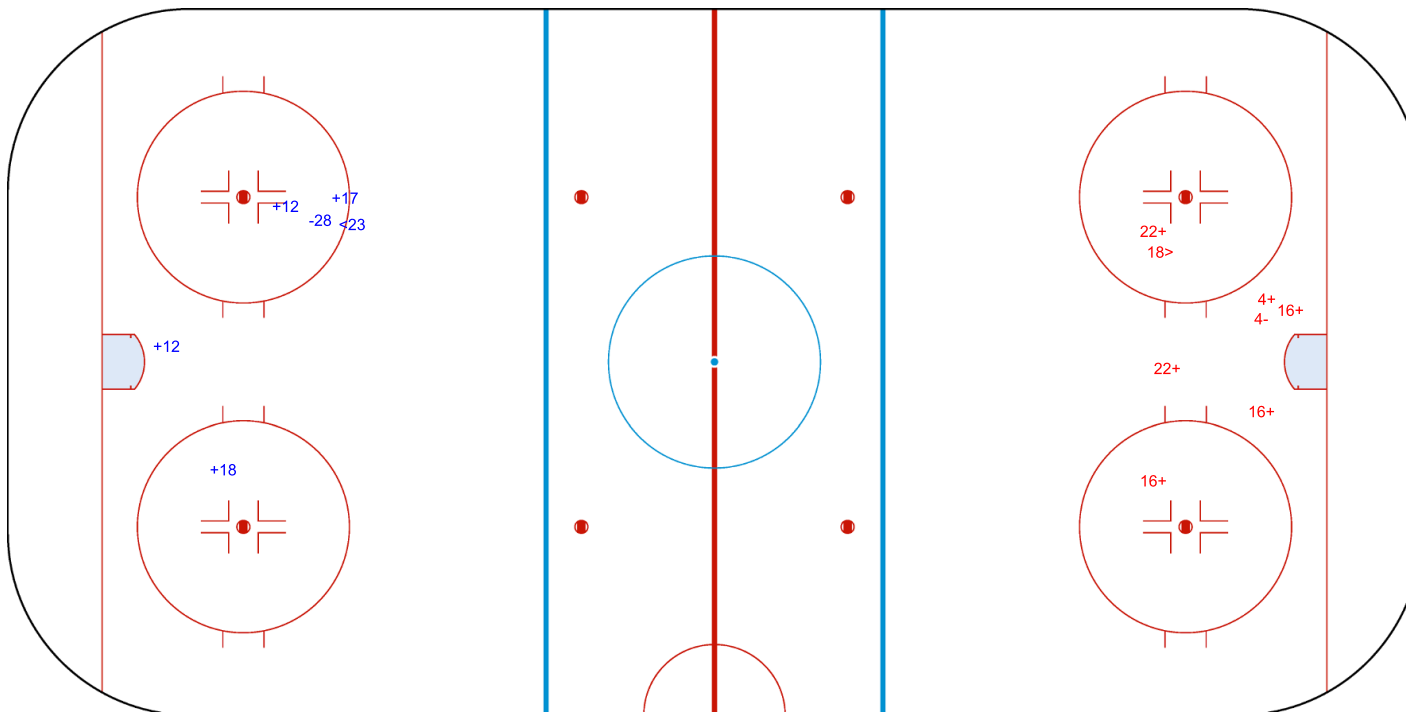

Shots by CZE

Goals (o): 0

SSP (<): 1

SSG (+): 4

SPG (-): 1

GK 1 of SWE

Overtime

Shots by SWE

Goals (o): 0

SSP (>): 1

SSG (+): 6

SPG (-): 1

GK 30 of CZE

Legend:	
GK	Goalkeeper
SPG	Shots past goal
SSG	Shots saved by goalkeeper
SSP	Shots saved by player