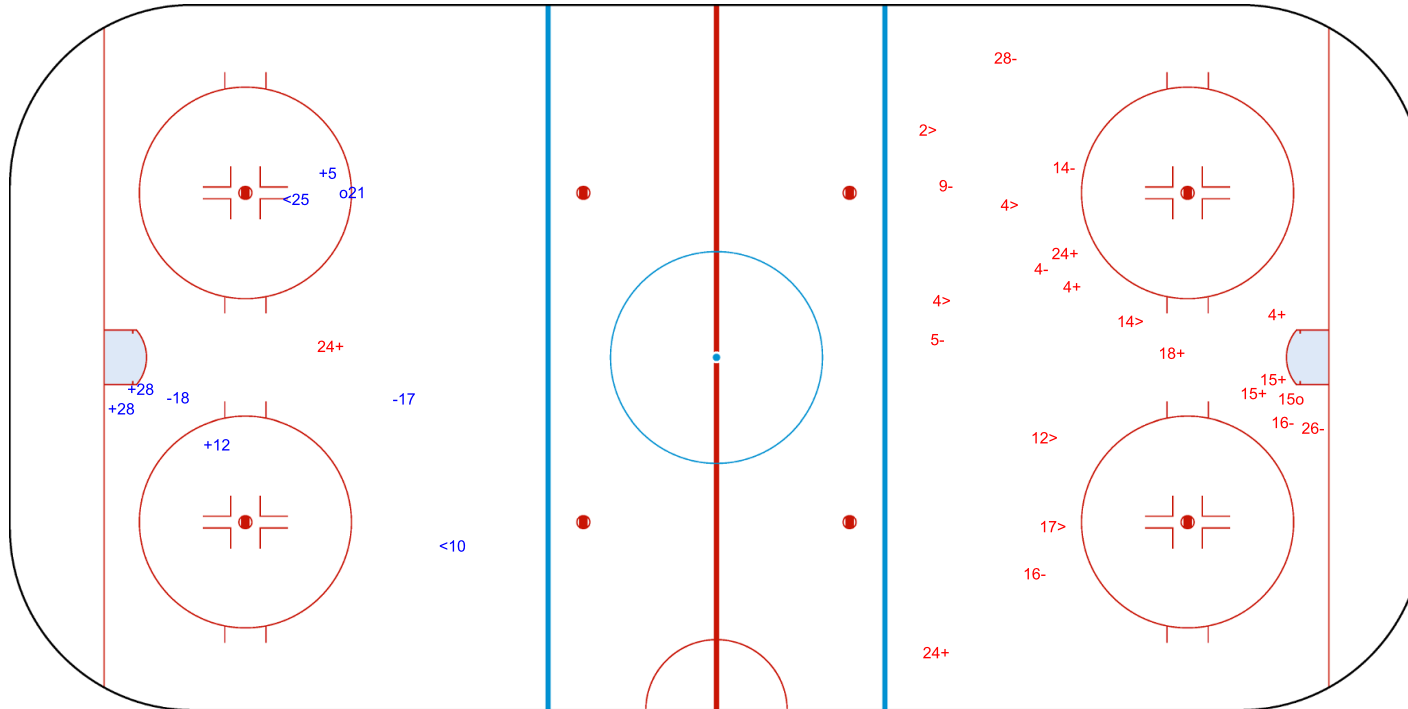

SHOT CHART
SWE - CZE

Shots by CZE
Goals (o): 1
SSP (<): 2

SSG (+): 4
SPG (-): 2

GK 1 of SWE

1st Period

Shots by SWE
Goals (o): 1
SSP (>): 6

SSG (+): 8
SPG (-): 8

GK 30 of CZE